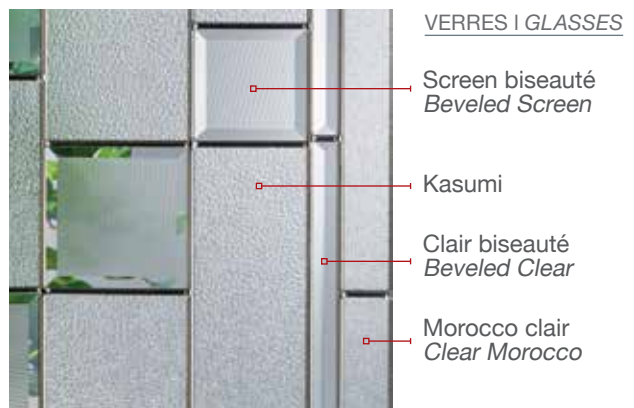

FINI STANDARD | STANDARD FINISH

NOTE: Autres finis disponibles | Other available finishes

ON Onyx | Onyx

TRIPLE VERRE | TRIPLE GLAZED

ÉCHELLE DE DEGRÉ D'INTIMITÉ | PRIVACY RATING

CLAIR	OBSCUR -	OBSCUR +	OPAQUE
CLEAR	PRIVACY -	PRIVACY +	OPAQUE