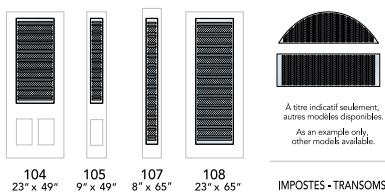

Cast Glass

Cast Glass is made in our kilns according to a 30 year old elaborate process mastered here by our own artisans. This allows us to create beautiful patterns which, even when mass-produced, are never identical.

Each piece is unique! Cast Glass is very artistic product best suited to artistic customers. It ultimately yields various textured 3-D finishes that refract light, and provide excellent privacy. Our cast glass is sure to add a touch of originality to your entrance system.

CLAIR	OBSCUR -	OBSCUR +	OPAQUE
CLEAR	PRIVACY -	PRIVACY +	OPAQUE

VERRE | GLASS

Perspective

DOUBLE VERRE | DOUBLE GLAZED