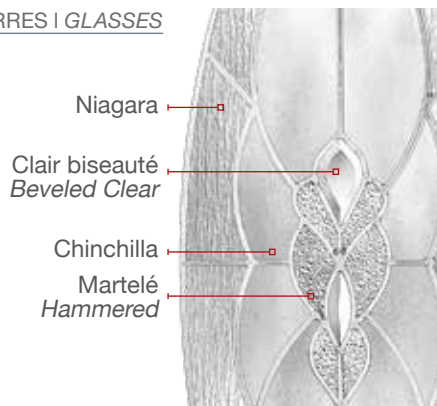

LT Laiton soudé  
*Welded Brass*

PL Plomb soudé  
*Welded Lead*

N Plomb soudé antique  
*Antique Welded Lead*

TRIPLE VERRE | *TRIPLE GLAZED*

N Plomb soudé antique  
*Antique Welded Lead*

VERRES | *GLASSES*

- Niagara
- Clair biseauté  
*Beveled Clear*
- Chinchilla
- Givré  
*Glue Chip*

VERRES | *GLASSES*

- Niagara
- Clair biseauté  
*Beveled Clear*
- Chinchilla
- Martelé  
*Hammered*

VERRES | *GLASSES*

- Losange clair biseauté  
gravé à la main  
*Beveled Clear  
Diamond Shaped  
Hand-Engraved*
- Granite | Granit
- Chinchilla
- Givré biseauté  
*Beveled Glue Chip*
- Niagara