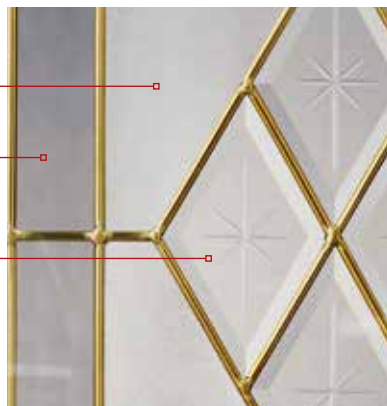

IMPOSTES - TRANSOMS

TRIPLE VERRE | *TRIPLE GLAZED*