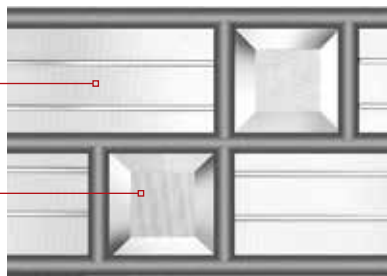

VERRES | GLASSES

- Linea
- Screen Biseauté
  Beveled Screen
- Morocco Clair
  Clear Morocco