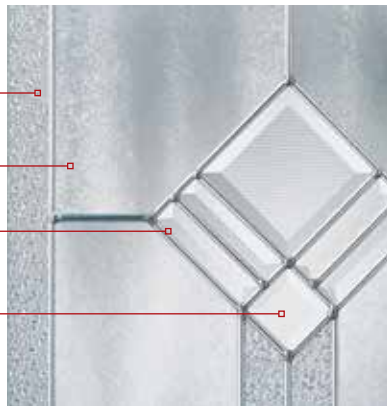

VERRES | GLASSES

- Martelé
   Hammered
- Chinchilla
- Clair biseauté
   Beveled Clear
- Screen biseauté
   Beveled Screen

TRIPLE VERRE | TRIPLE GLAZED