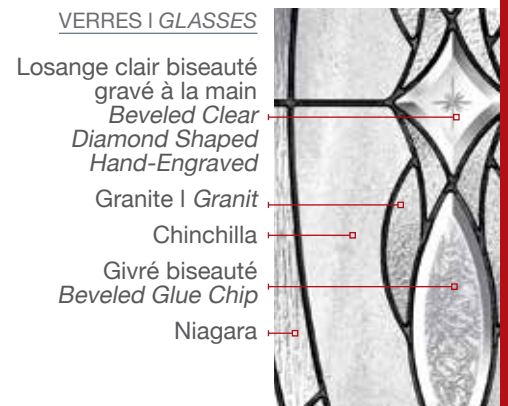

LT Laiton soudé  
*Welded Brass*

PL Plomb soudé  
*Welded Lead*

N Plomb soudé antique  
*Antique Welded Lead*

TRIPLE VERRE | *TRIPLE GLAZED*

N Plomb soudé antique  
*Antique Welded Lead*

VERRES | *GLASSES*

- Niagara
- Clair biseauté  
*Beveled Clear*
- Chinchilla
- Givré  
*Glue Chip*

VERRES | *GLASSES*

- Niagara
- Clair biseauté  
*Beveled Clear*
- Chinchilla
- Martelé  
*Hammered*

VERRES | *GLASSES*

- Losange clair biseauté  
gravé à la main  
*Beveled Clear  
Diamond Shaped  
Hand-Engraved*
- Granite | Granit
- Chinchilla
- Givré biseauté  
*Beveled Glue Chip*
- Niagara