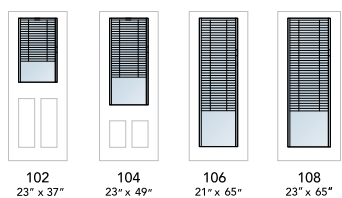

Un seul contrôle pour INCLINER, MONTER & DESCENDRE le store.
Blinds TILT, RAISE & LOWER with the use of only one control.

DOUBLE VERRE | DOUBLE GLAZED

Ouvert
Open

Fermé
Closed