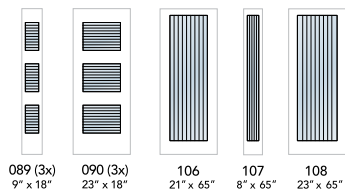

DOUBLE VERRE | DOUBLE GLAZED