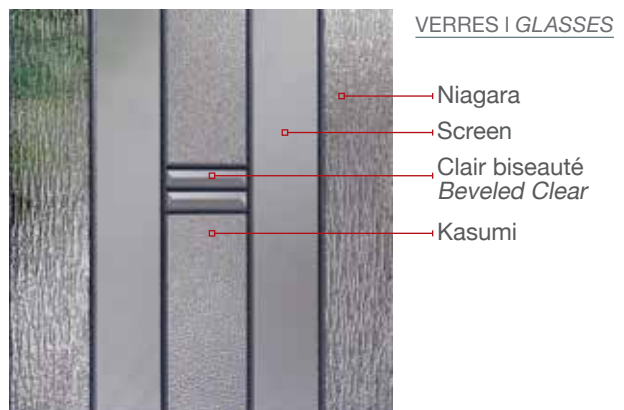

TRIPLE VERRE | TRIPLE GLAZED

**ÉCHELLE DE DEGRÉ D'INTIMITÉ | PRIVACY RATING**

CLAIR	OBSCUR -	OBSCUR +	OPAQUE
CLEAR	PRIVACY -	PRIVACY +	OPAQUE

BEA105NSE+-AR (E)  
EXE097-BL

BEA104NSE+-AR (E)  
EXE098-BL

BEA106NSE+-AR (E)