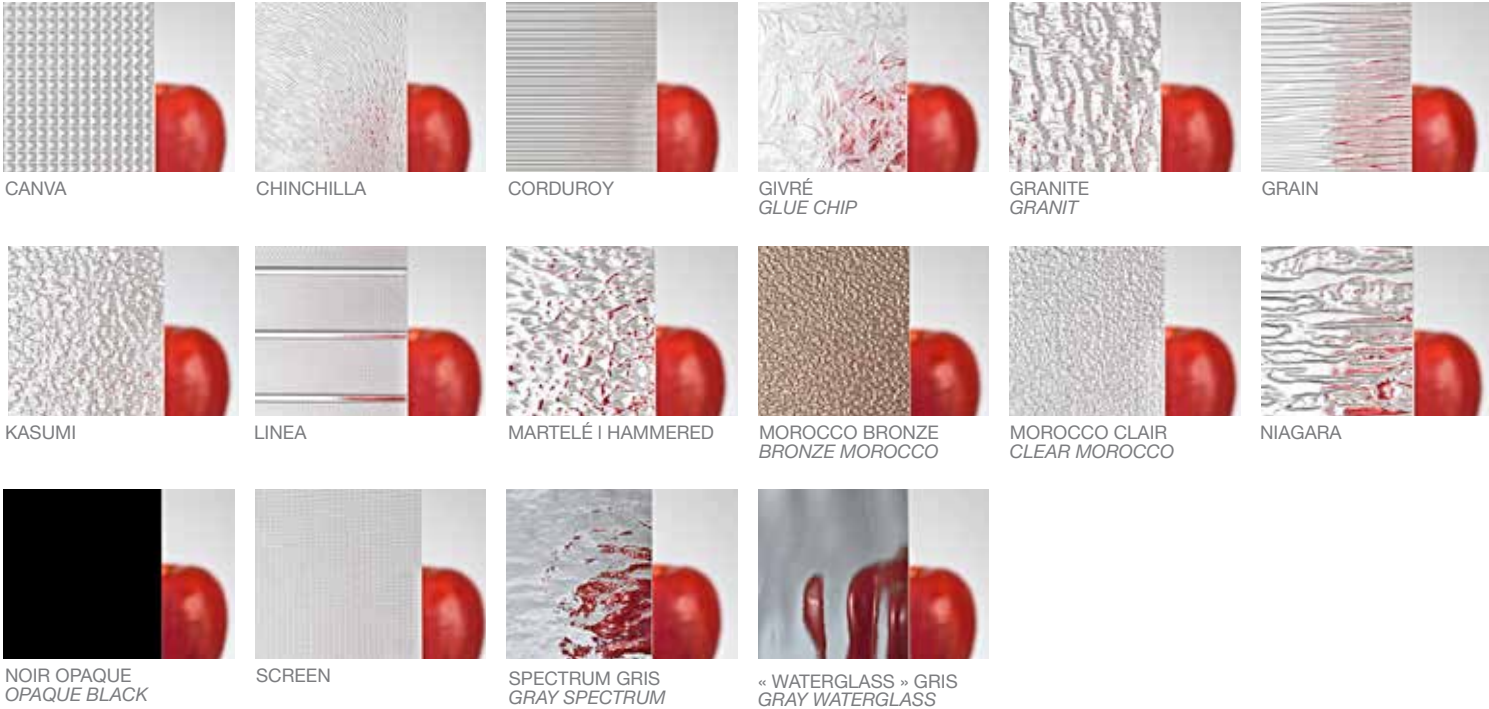

1- Verre | Glass

1 Choisissez votre VERRE | Choose your GLASS

L'OBJET EN RÉFÉRENCE EST À 24" DERRIÈRE LE VERRE. | THE OBJECT SHOWN BEHIND THE GLASS IS AT 24" DISTANCE.