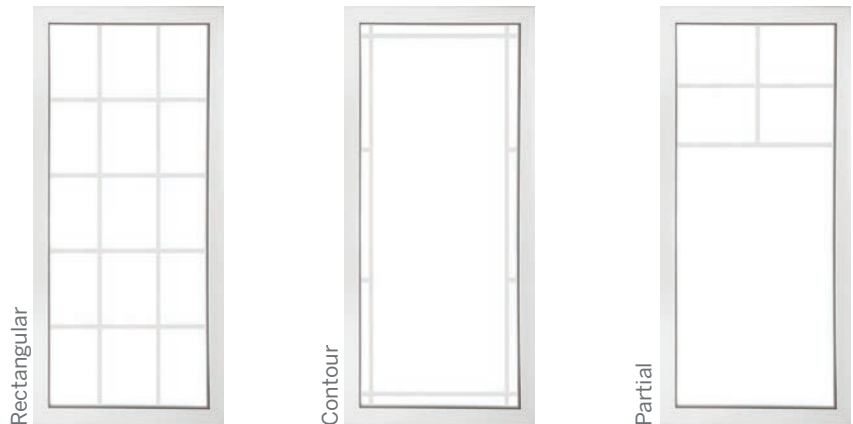

GRILLS

The colours illustrated in this brochure are for illustration only and may differ from actual colours. Some options are not available on all doors.