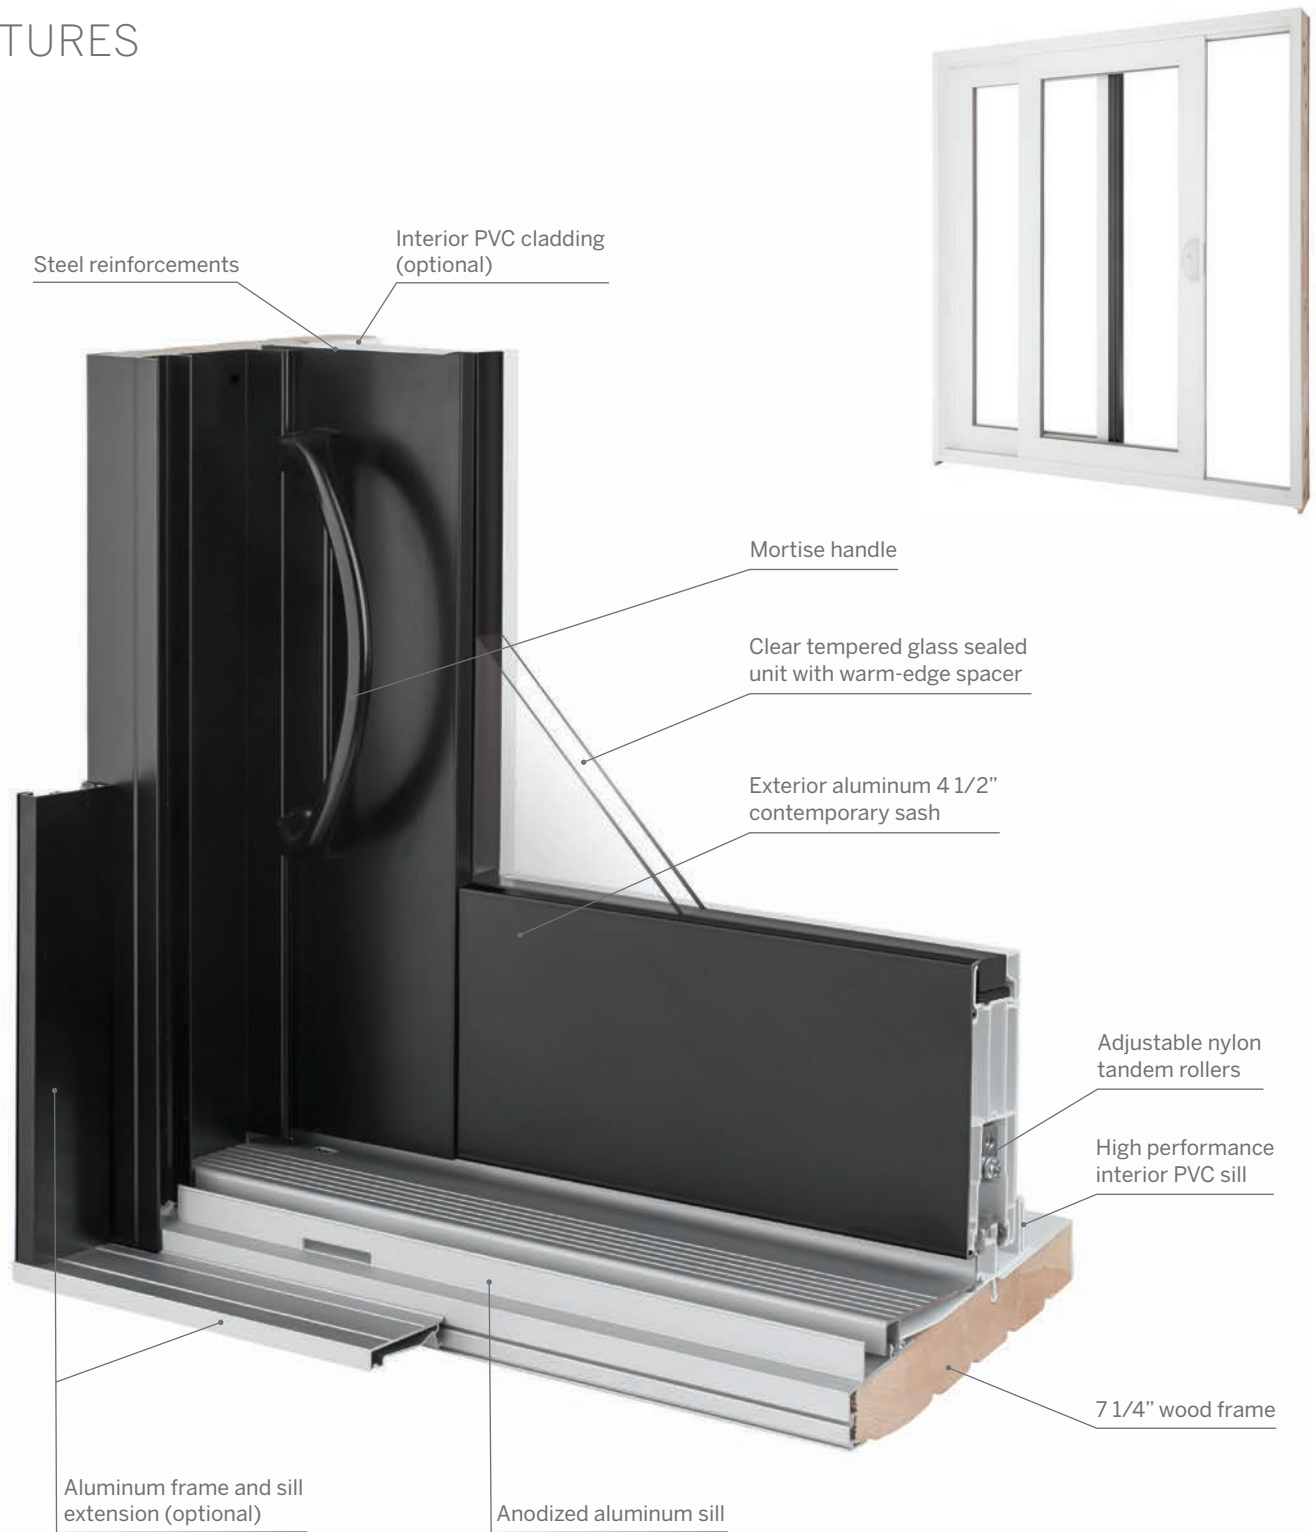

D E C K O

D O O R S

Garden Hybrid

FEATURES

Made-to-measure available

PERFORMANCE

STANDARD	AIR INFILTRATION EXFILTRATION	WATER RESISTANCE	DESIGN PRESSURE	PRIMARY DESIGNATOR
AAMA/WDMA/CSA 101/I.S.2/A440-11	A3	400 Pa (8,35 psf)	3120 Pa (65 psf)	R-PG55-SD 1785 X 2055 mm (~ 70 X 81")

OPTIONS

INTEGRATED BLINDS

With this option, blinds are inserted between the two panels of glass. In addition to filtering out the sun and giving you more privacy, the system is maintenance free. Simply choose your colour!

PAINT

Doors can be painted to your interior and exterior colour specifications.

BRICK MOULD

1 1/2" wide aluminum brick mould with a 1 1/8" projection.

PVC brick mould with a 1 1/8" projection available in 1 1/2" and 4" widths.

7/8" sealed unit

1 1/4" sealed unit

CONTEMPORARY
EURO HANDLES

CONTEMPORARY
9100 HANDLE

EURO
HANDLES

White

Satin
Nickel

Black